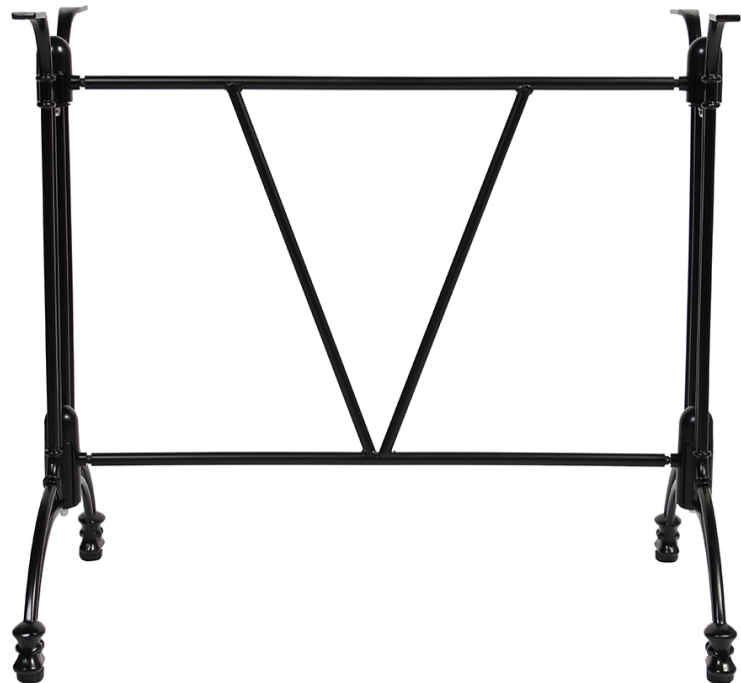

StyleNations

BOLOGNA 2 WAY TABLE BASE

SKU: BTBO2WBK

Tag:

CORE RANGE

Material:

Contact StyleNations

Dimensions (WxDxH):

36.2",24",28.3"

Finish collection:

Omni

Origin:

China

Stackable:

No

*Fabric usage:

Contact StyleNations

Lead time:

12-14 weeks

Warranty:

2 Years

www.stylenations.com

hello@stylenations.com

P: +1 704 469 5066

T & C's as per our website apply

*COM usage may differ depending on item qty / fabric roll width and pattern.

Please always check with your project manager to confirm correct usage.